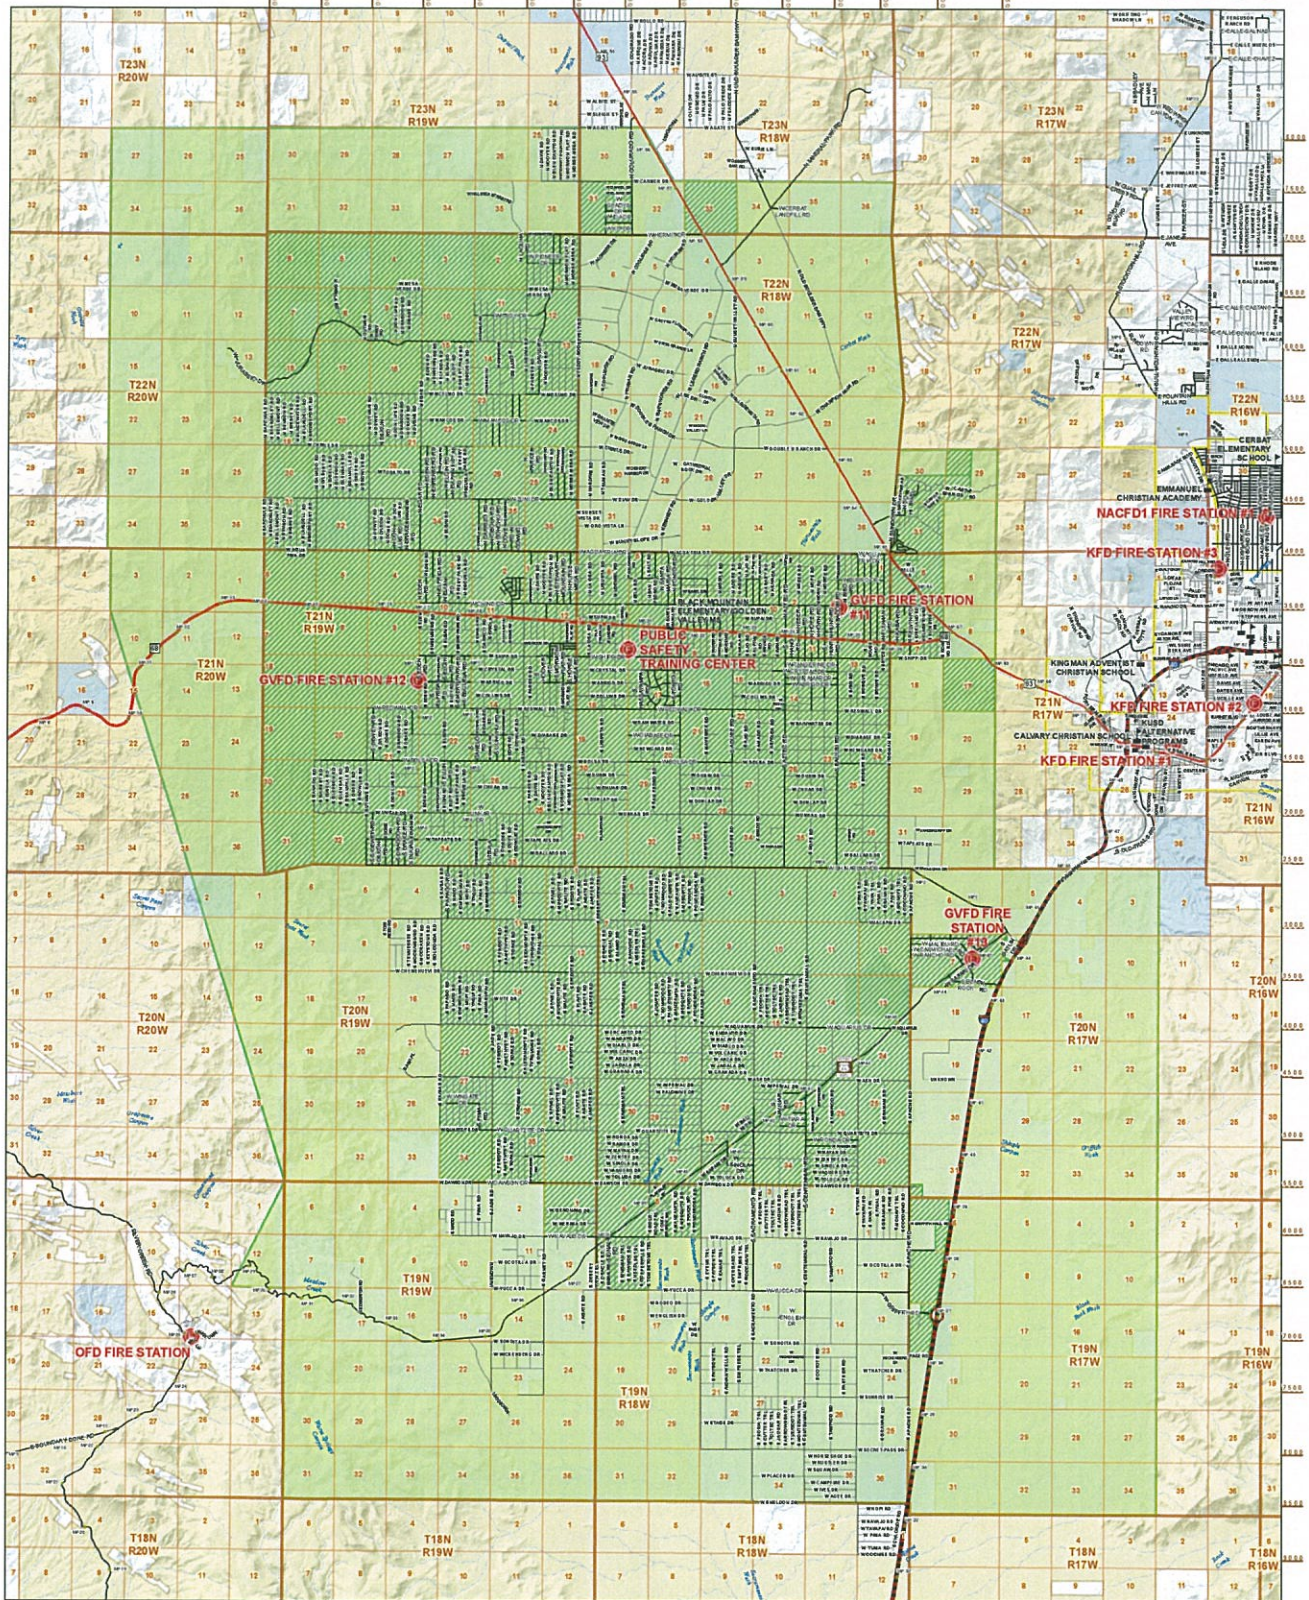

GOLDEN VALLEY FIRE DISTRICT

2013

Fire Stations	Interstate Highway	Intermittent Streams/Washes	Land Ownership
SCHOOL	Federal Highway	Perennial Streams	AZ Game and Fish
Golden Valley Fire District	State Highway		Bureau of Land Mgmt
C.O.N. Proposed Service	County Roads		Private
Incorporated Cities	Collector Streets/Roads		State Trust
	Local Streets/Roads